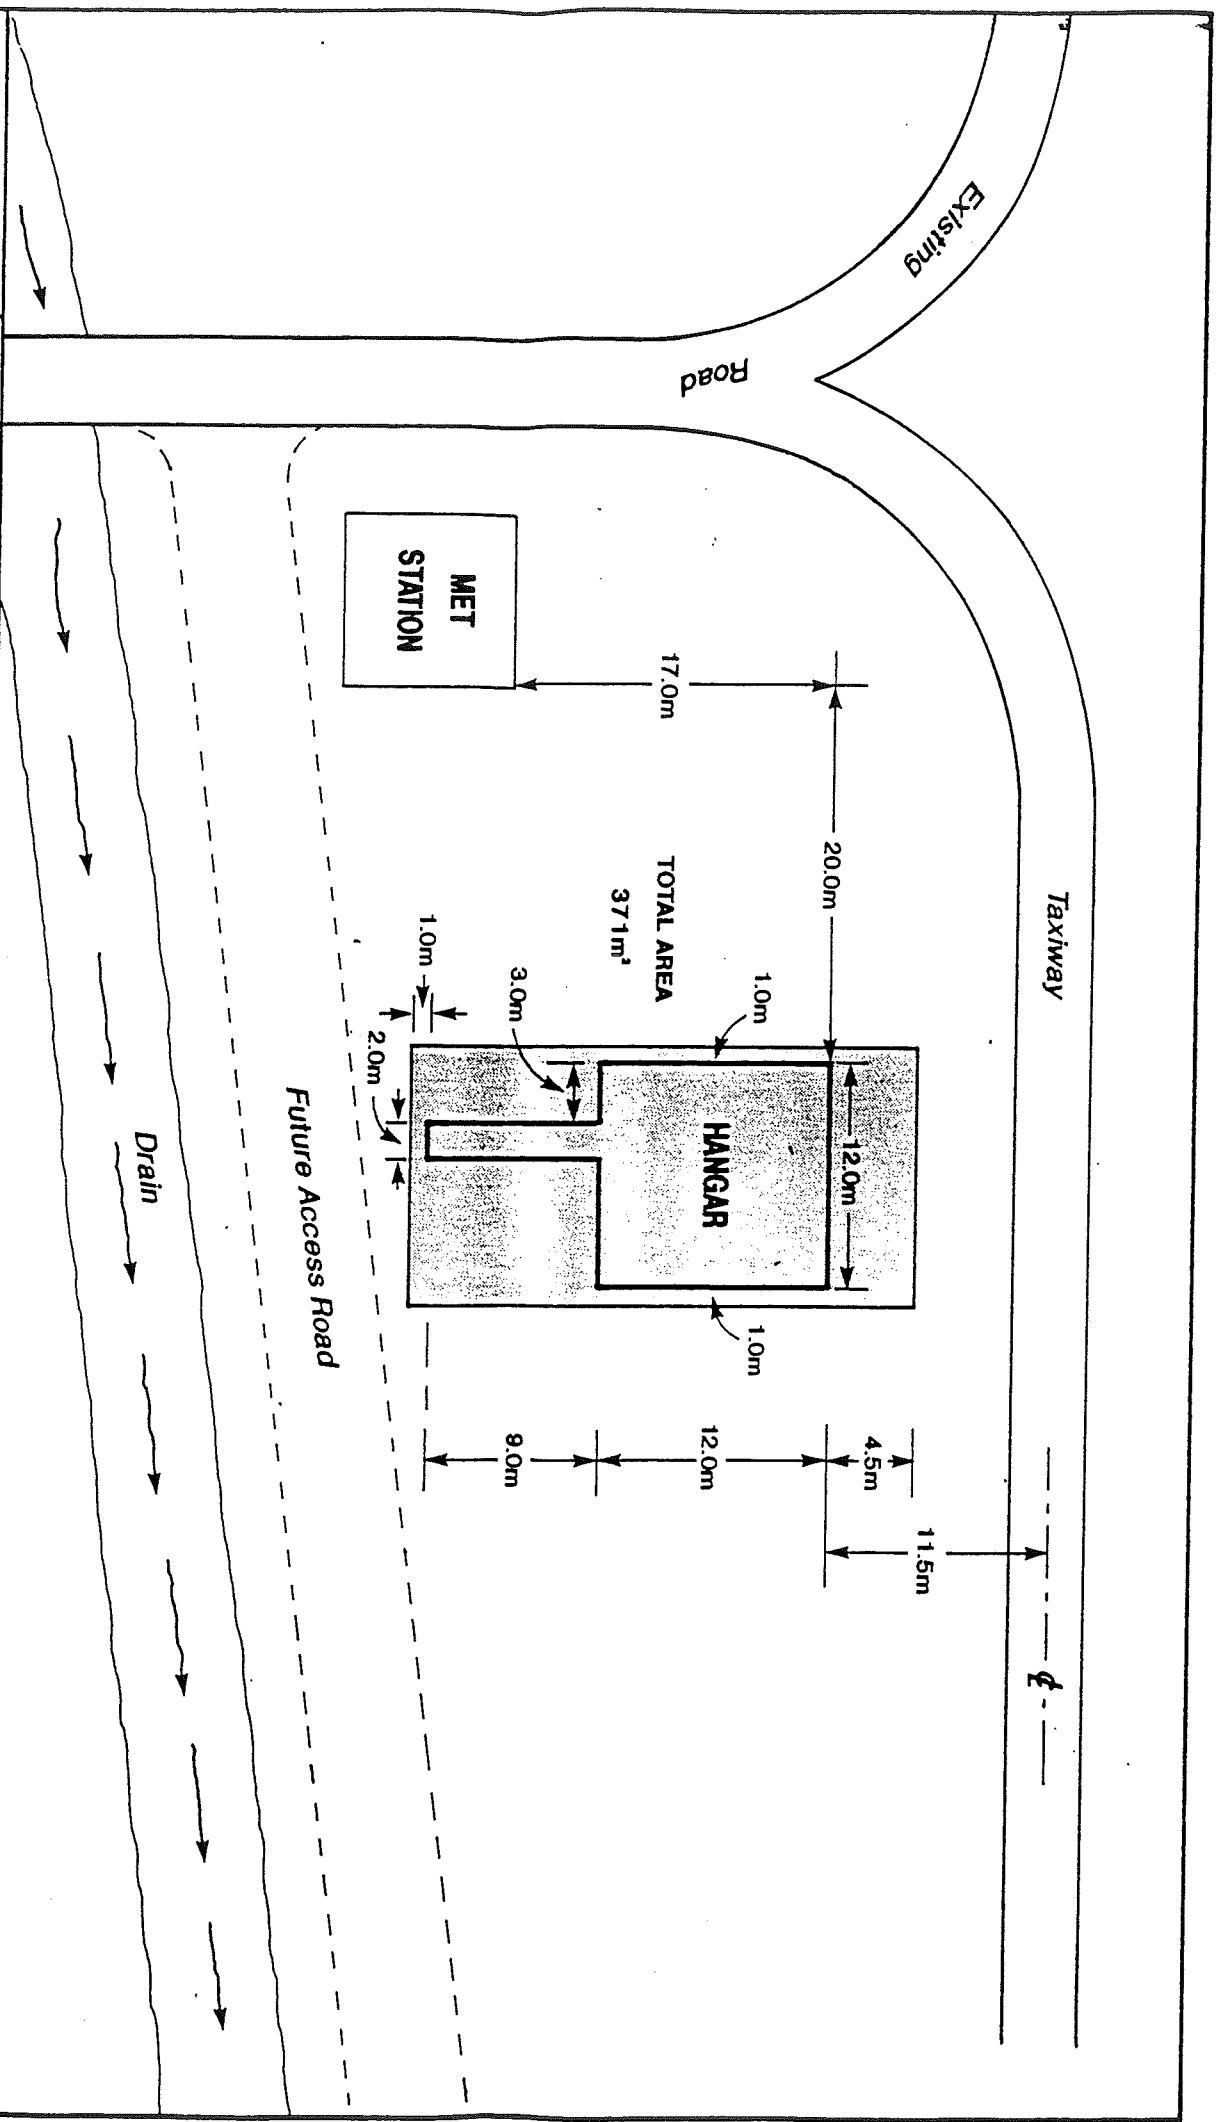

**The Premises - Ron and Donna Bergersen**

Produced by:	Jan Armstrong - Property Officer
Date Created:	25/09/2014
Scale @ A4:	1:1224
Projection:	New Zealand Transverse Mercator

**Acknowledgements and Disclaimers:**

CROWN COPYRIGHTED RESERVED

**Plan of**  
**CAMERON LEASE AREA**  
**THAMES AIRFIELD**

Drawn G.T. 6/96

Scale 1:400

Drawing No. **A-15**