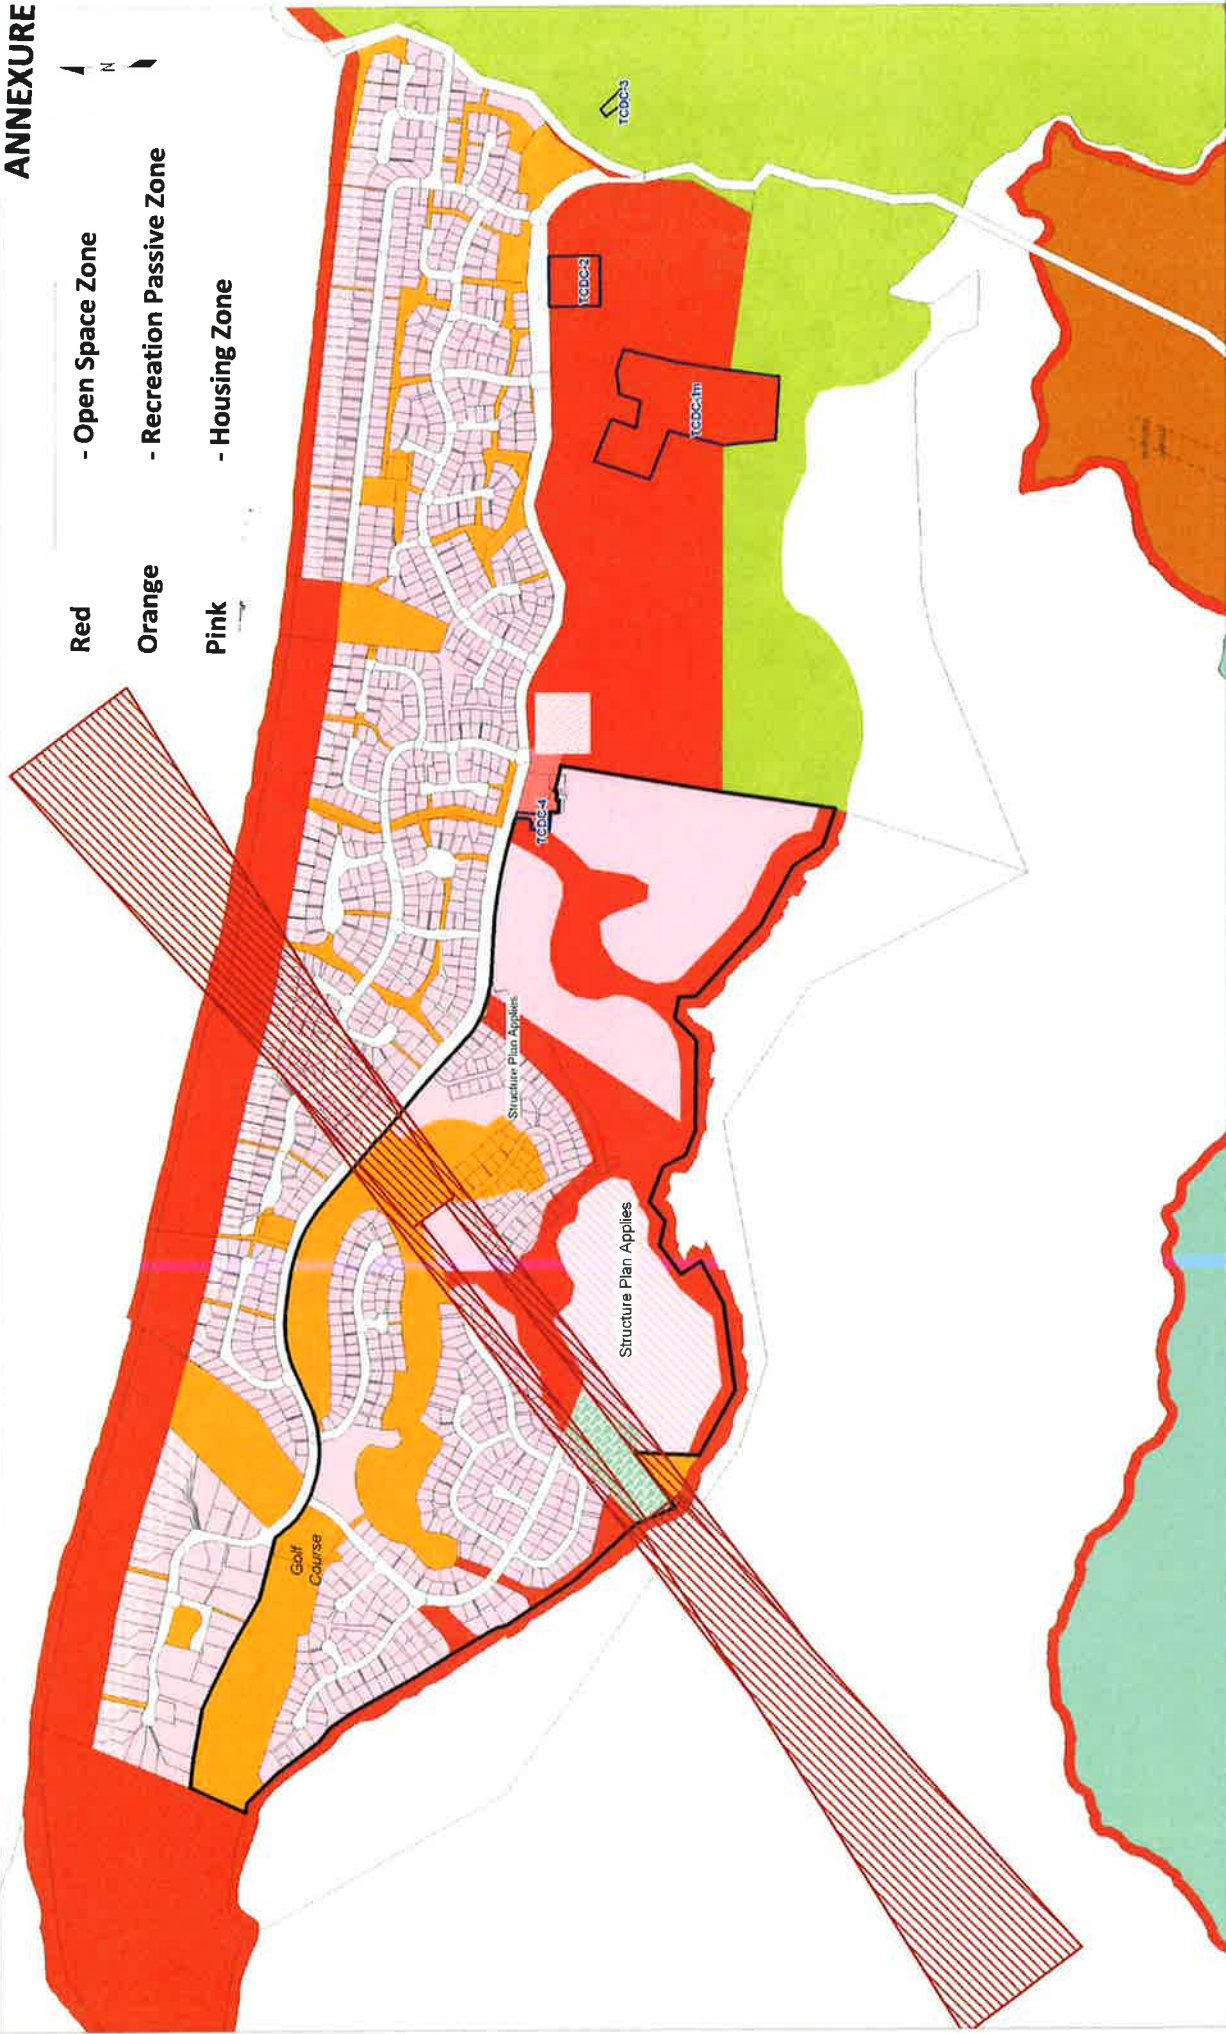

# ANNEXURE O

- Red - Open Space Zone
- Orange - Recreation Passive Zone
- Pink - Housing Zone

THAMES-COROMANDEL DISTRICT COUNCIL

Matarangi

Scale 1 : 10,000

DISTRICT PLAN - April 2010