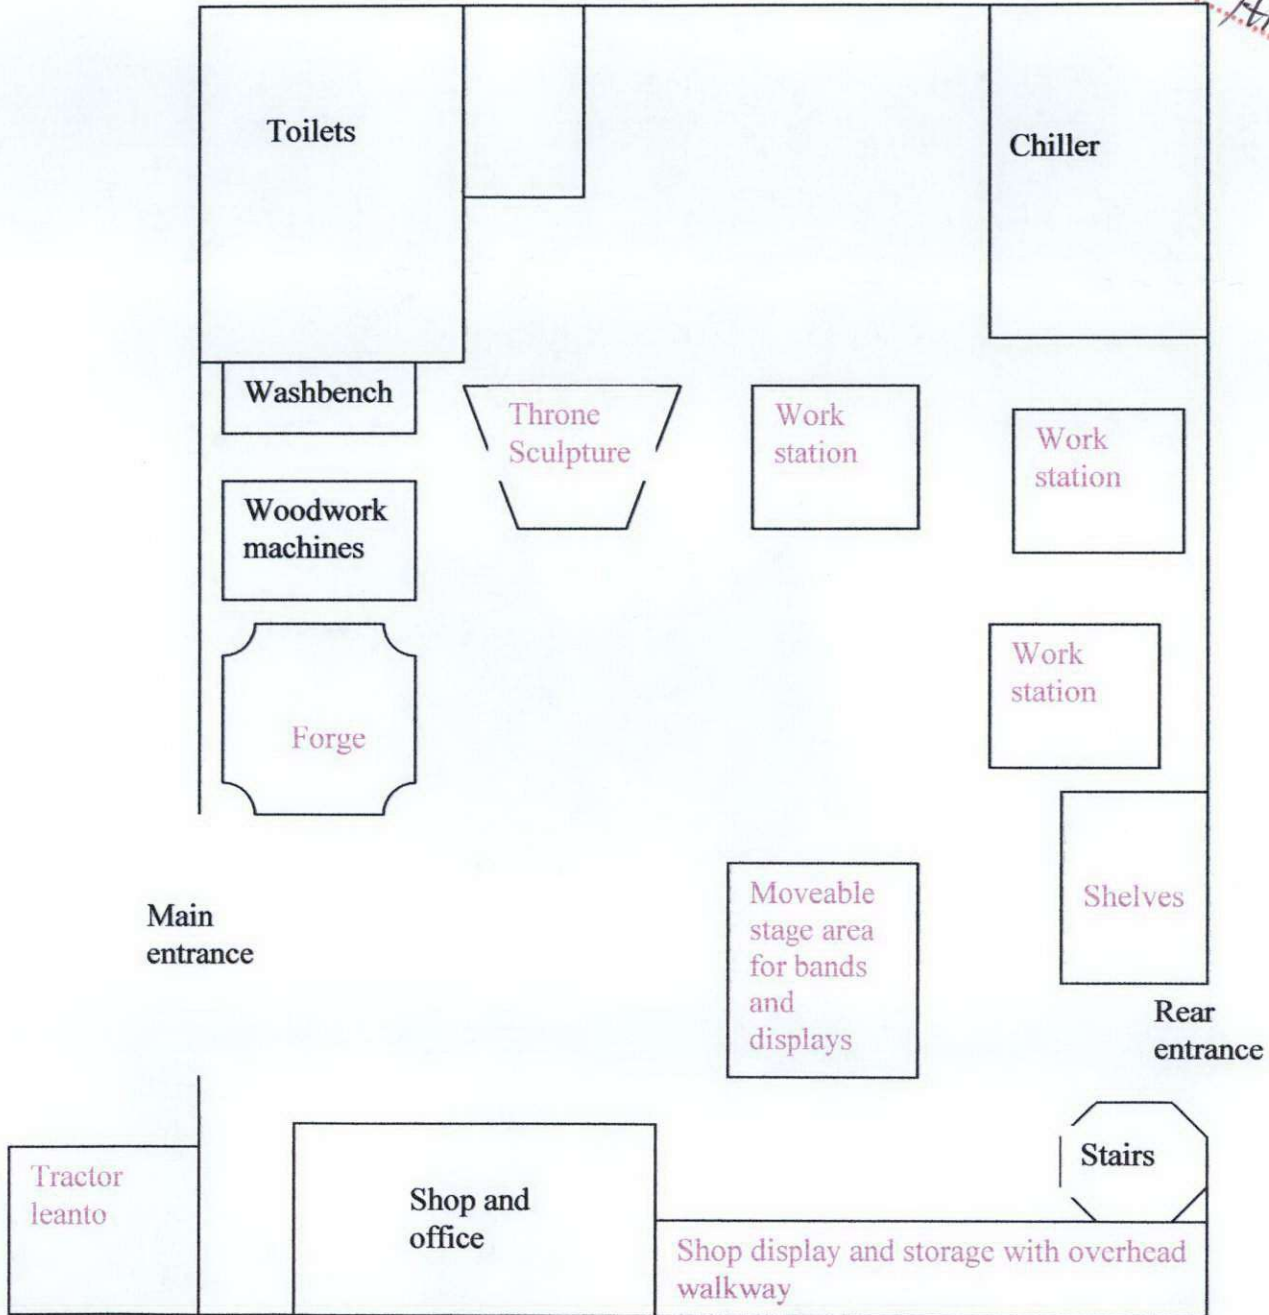

# Steampunk Central floor plan

Not to scale

THAMES-COROMANDEL  
DISTRICT COUNCIL

4 MAY 2018

RECEIVED BY:

*Al*

The airship sculpture will be in the rafters, the Oblique Sculpture will be along the front fence and the Steampunk Central sign will be above the main entrance. Areas described in red will be constructed using Thames Community Board grant.