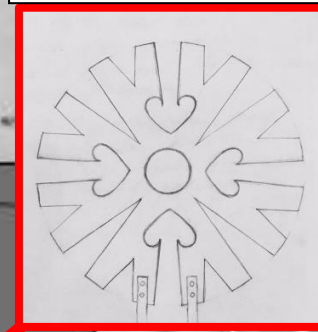

# WHITIANGA TOWN CENTRE ART WORK LOCATION PLAN

**ANCHOR SCULPTURE**  
Jocelyn Pratt Design

**HISTORIC WALK**  
20 off Paving Art Work

**TRANSIT SCULPTURE**  
Jocelyn Pratt Design

**COMPASS**  
Chris Charteris Design

**MAORI POU**  
12 off carved Pieces  
James Webster Design