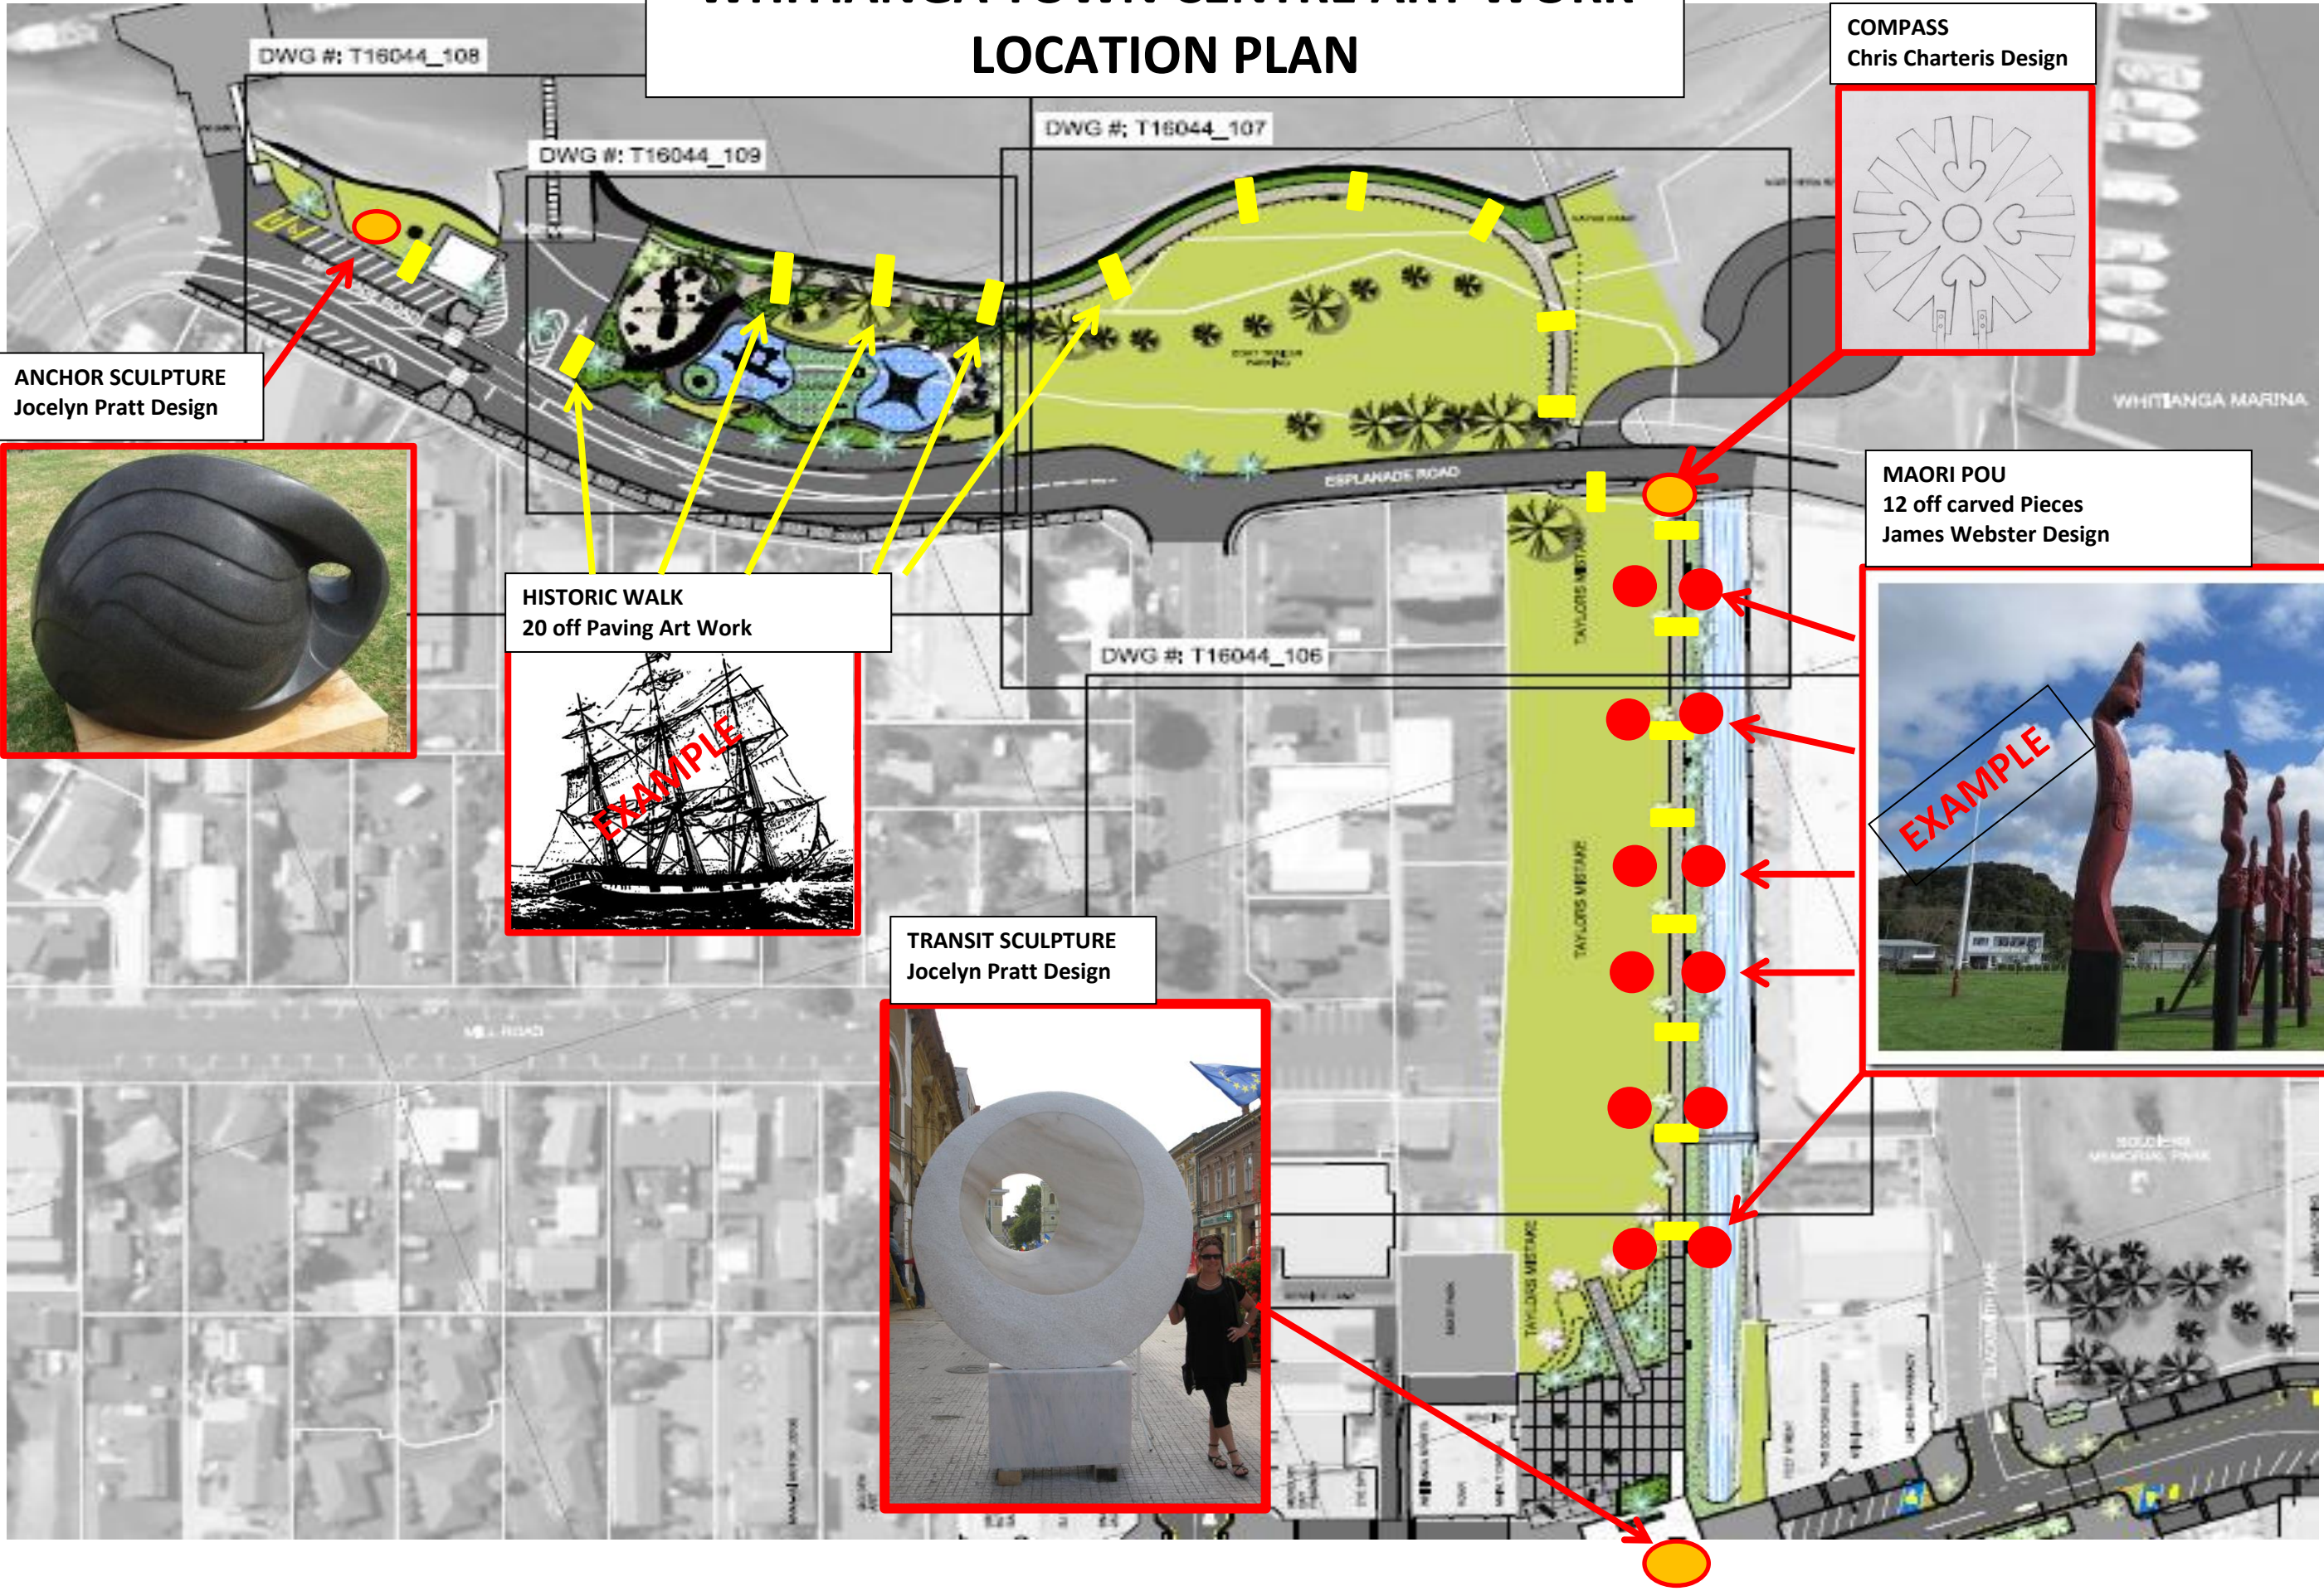

# WHITIANGA TOWN CENTRE ART WORK LOCATION PLAN

**ANCHOR SCULPTURE**  
Jocelyn Pratt Design

**HISTORIC WALK**  
20 off Paving Art Work

**TRANSIT SCULPTURE**  
Jocelyn Pratt Design

**COMPASS**  
Chris Charteris Design

**MAORI POU**  
12 off carved Pieces  
James Webster Design